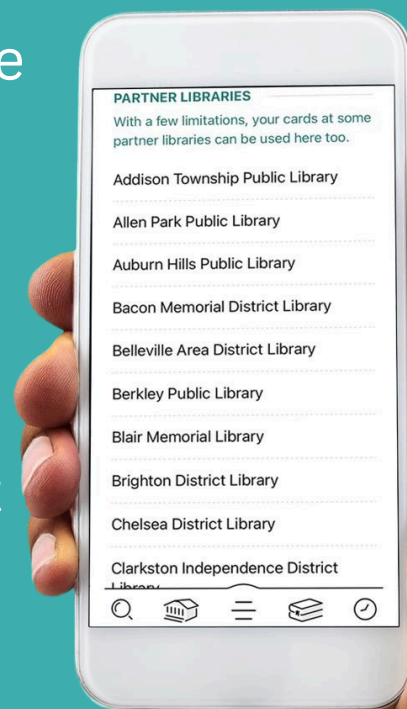

# You now have access to even more books!

To add your card for a partner collection:

1. Open the **Libby app** on your mobile device
2. Go to **Menu** (three lines, bottom center)
3. Click **Add Library**
4. Search for one of the collections listed below; tap the correct result
5. Tap **Sign In With My Card**
6. Under “Partner Libraries,” choose your home library and sign in using your BPL card number

Get more access with your **Digital Library card!**

**Borrow titles from any of these collections:**

- Download Destination
- Genesee District Library
- Great Lakes Digital Libraries
- Lakeland Digital Library
- Metro Net Library Consortium
- Mideastern Michigan Library Consortium
- Midwest Collaborative for Library Services
- St. Clair County Library
- Suburban Library Cooperative
- Traverse Area District Library
- Up North Digital Library
- White Pine Library Cooperative (Fuel Your Mind)
- Woodlands Downloadable Library